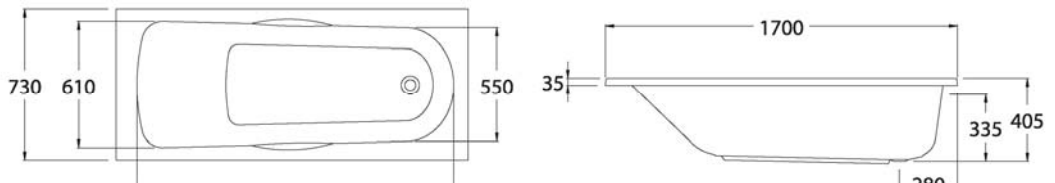

COTTO

Bathtub DONNA

TS311D

DONNA 1700

- W. 730 x L.1,700 mm. With 160 liters water-holding capacity.

BT217 Standard

BH227 With Hand Grip

DONNA 1700