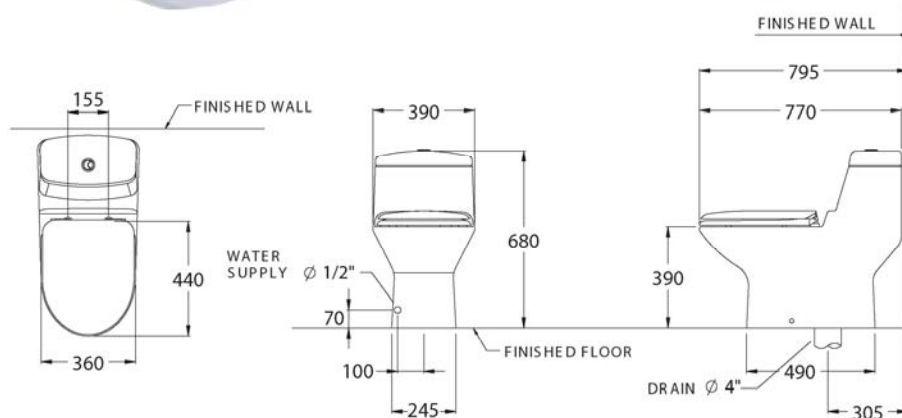

### C1111 One Piece Dual Flush Toilet (S)

- One piece toilet with floor outlet S-trap; roughing in-range 305 mm.
- Wash Down flushing.
- Dual Flush 3/6 Liters.
- Equipped with stop valve and strainer AC001J, and floor flange.
- Durable tank trim C9362.
- With C9080 U-Shape toilet seat.